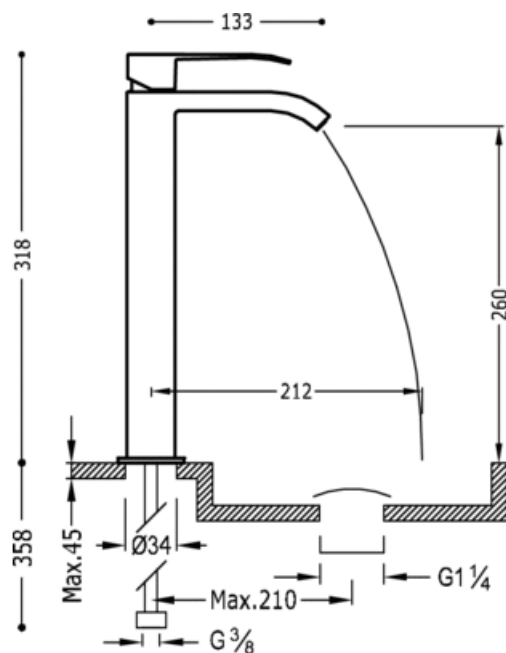

Single lever washbasin mixer; with cascade cast spout. NOTE: Taps with a cascade spout come with 2 regulation valves and a filter (Nr: 91.34.525): black matt finish, lever

Washbasin
Mixer
Lever
Cascade
Surface