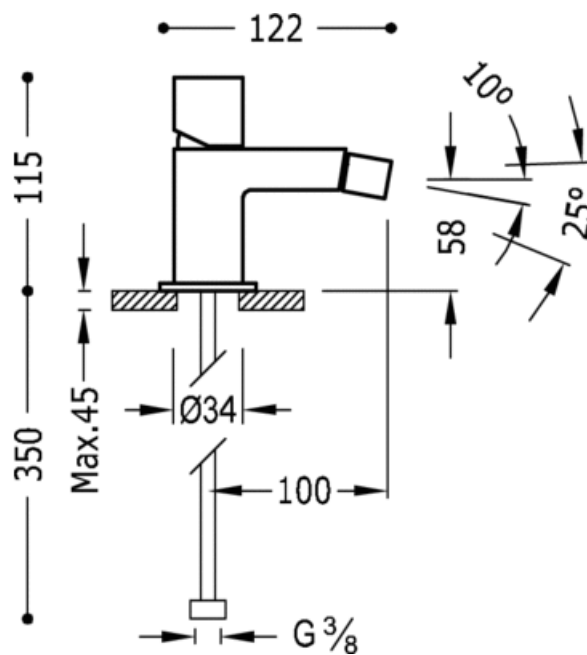

Single lever bidet mixer: black chrome finish

Bidet  
Mixer  
Handle  
Aerator  
Surface

NCR	00712001NED
BCR	00712001BLD
ACE	00712001ACD