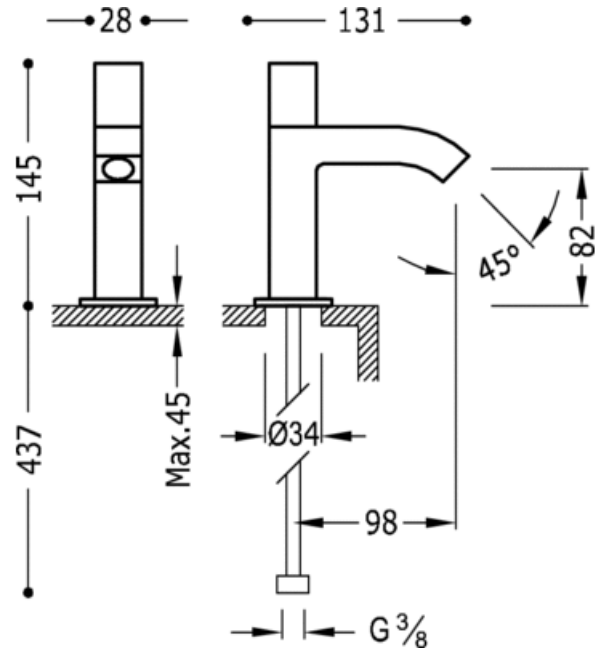

1 water or premixed bathroom tap: steel finish, handle

91.08.295.10

Washbasin
Mixer
Handle
Aerator
Surface

ACE	00750301AC
NMT	00750301NM
BMT	00750301BM