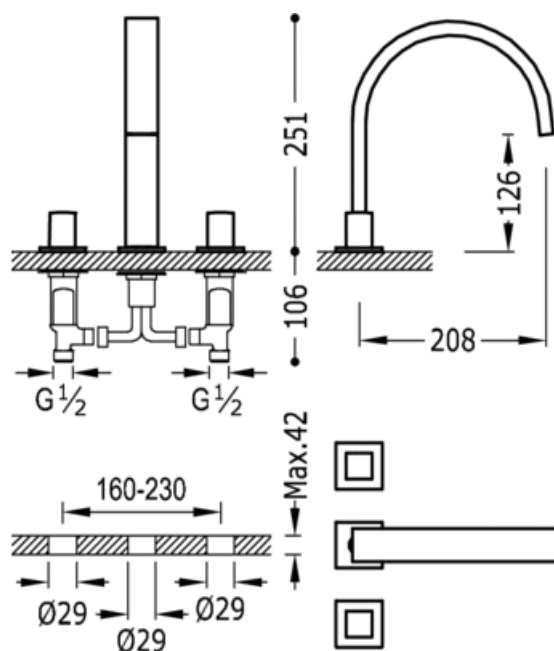

Counter-top dual control tap; Free installation. Tube spout 35x15 mm. Rectangular Aerator: steel finish

91.34.282

Ac

Washbasin
Dual control
Handle
Aerator
Built-in

ACE	00810501AC
NMT	00810501NM
BMT	00810501BM