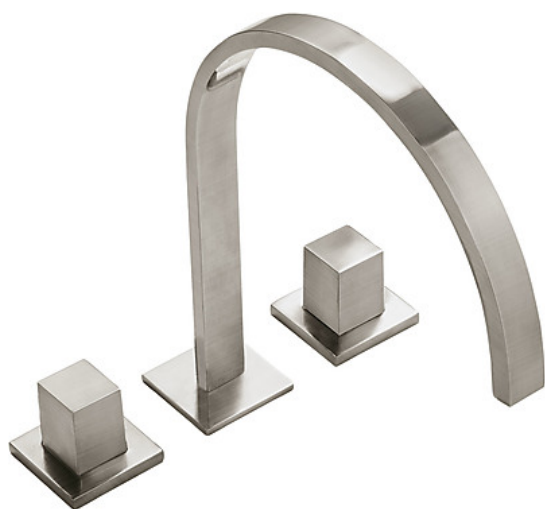

Counter-top dual control tap; Free installation. Tube spout 35x15 mm. Rectangular Aerator: steel finish

91.34.282

Ac

Washbasin
Dual control
Handle
Aerator
Built-in

ACE	00810501AC
NMT	00810501NM
BMT	00810501BM