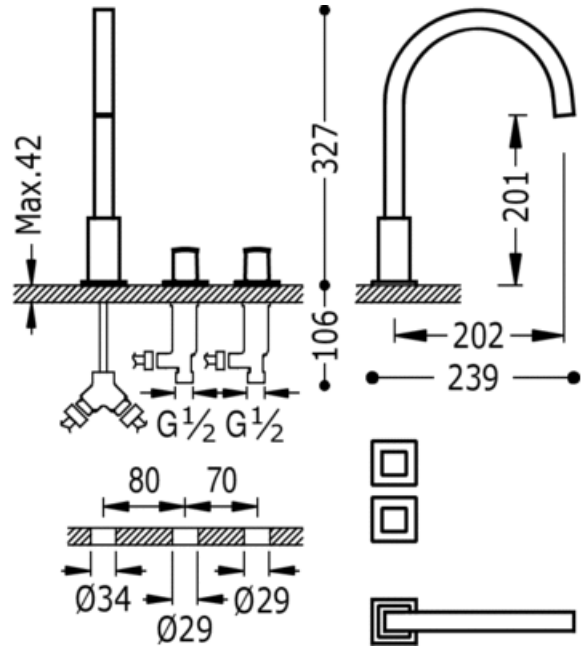

Counter-top dual control tap; Free installation. Spout 22x22 mm: steel finish

9134.282

360°

Ac

Washbasin
Dual control
Handle
Aerator
Surface

	ACE	00810503AC
	NMT	00810503NM
	BMT	00810503BM