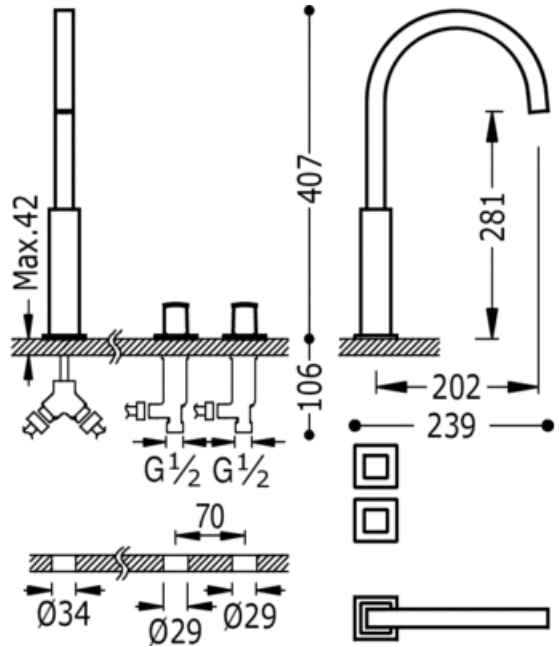

Counter-top dual control tap; Free installation. Spout 22x22 mm: steel finish

Washbasin
Dual control
Handle
Aerator
Surface

	ACE	00810504AC
	NMT	00810504NM
	BMT	00810504BM