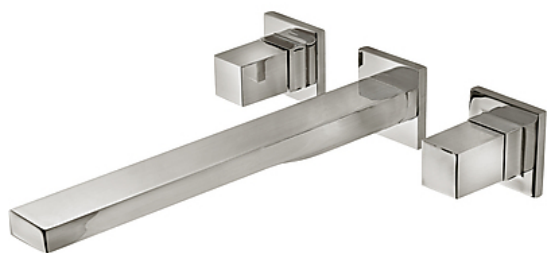

Single hole wall mixer; Built-in body is included and indivisible. Spout 240 mm:  
steel finish

9134.282

Ac

Washbasin/kitchen  
Dual control  
Handle  
Aerator  
Built-in

	ACE	00815401AC
	NMT	00815401NM
	BMT	00815401BM