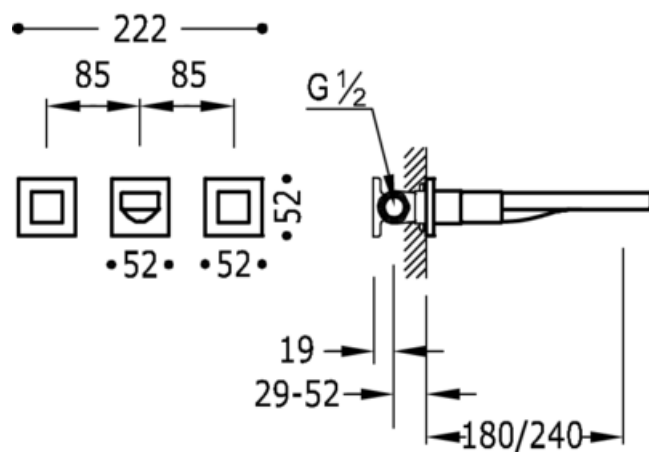

Single hole wall mixer; Built-in body is included and indivisible. Spout 240 mm:  
steel finish

9134.282

Ac

Washbasin/kitchen  
Dual control  
Handle  
Aerator  
Built-in

	ACE	00815401AC
	NMT	00815401NM
	BMT	00815401BM