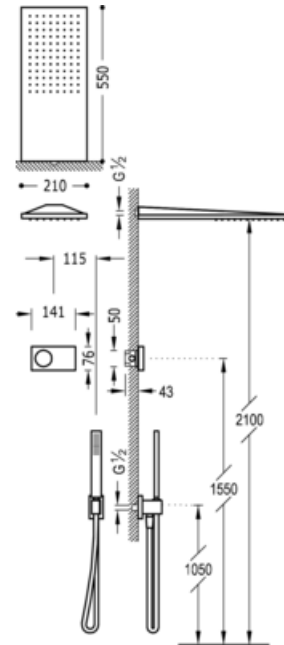

Built-in electronic thermostatic shower kit SHOWER TECHNOLOGY; · Electronic control included (White). · Electronic thermostatic control box included (2 ways). · Stainless steel wall shower 210x550 mm. (299.903.02). · Elbow wall (207.182.01). · Antilime hand shower (202.639.01). · Shower hose SATIN (91.34.609.15): chrome finish

Shower
Electronic
Built-in

CRO 09286551