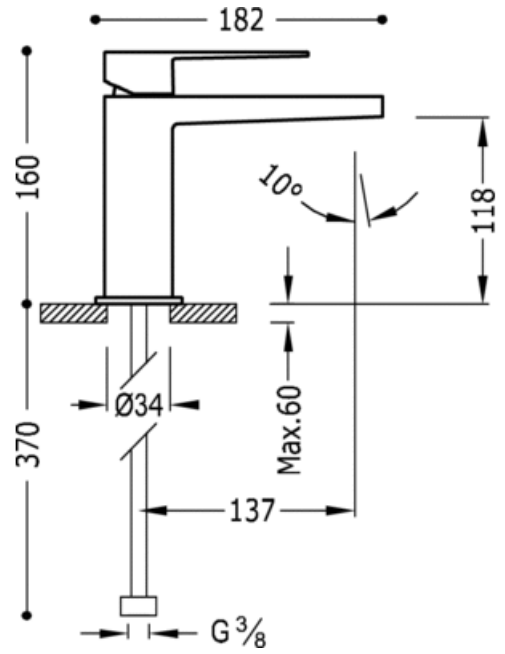

Single lever washbasin mixer: chrome finish, lever

Washbasin
Mixer
Lever
Aerator
Surface

	CRO	20210301
	CRO	20210301D