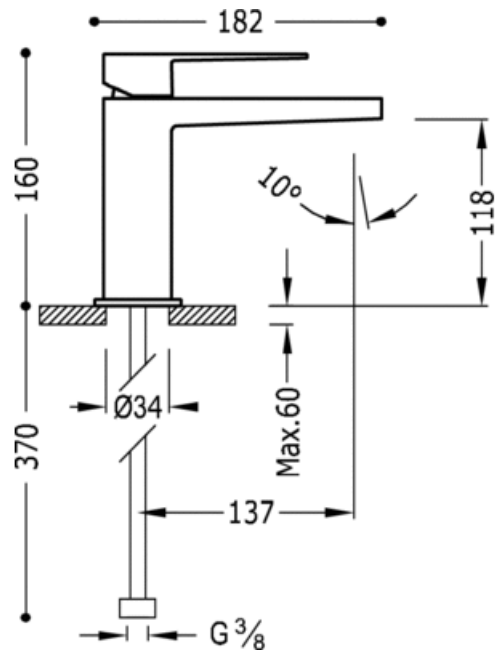

Single lever washbasin mixer: white chrome finish, lever

Washbasin
Mixer
Lever
Aerator
Surface

NCR 20210301NED

BCR 20210301BLD