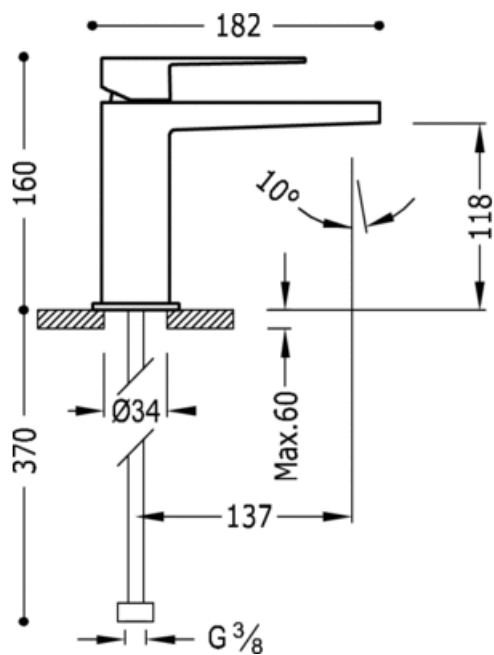

Single lever washbasin mixer: black matt finish, lever

Washbasin
Mixer
Lever
Aerator
Surface

ACE	20210301ACD
NMT	20210301NMD
BMT	20210301BMD