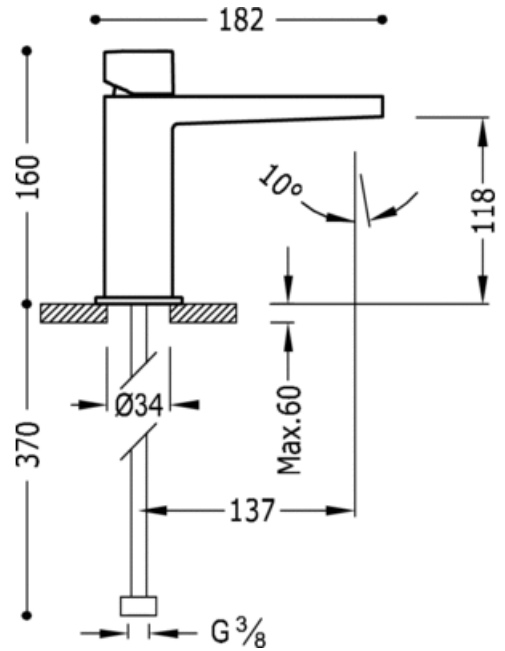

Single lever washbasin mixer: chrome finish, handle

Washbasin
Mixer
Handle
Aerator
Surface

	CRO	20210302
	CRO	20210302D