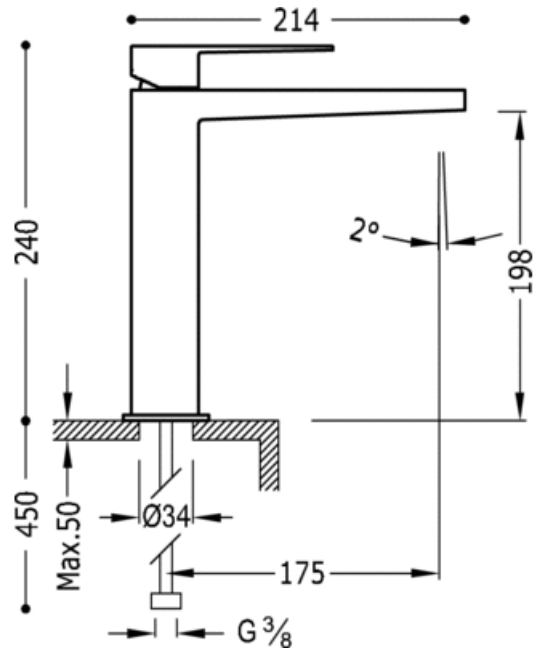

Single lever washbasin mixer; with base extension: black matt finish, lever

Washbasin
Mixer
Lever
Aerator
Surface

ACE	20210303ACD
NMT	20210303NMD
BMT	20210303BMD