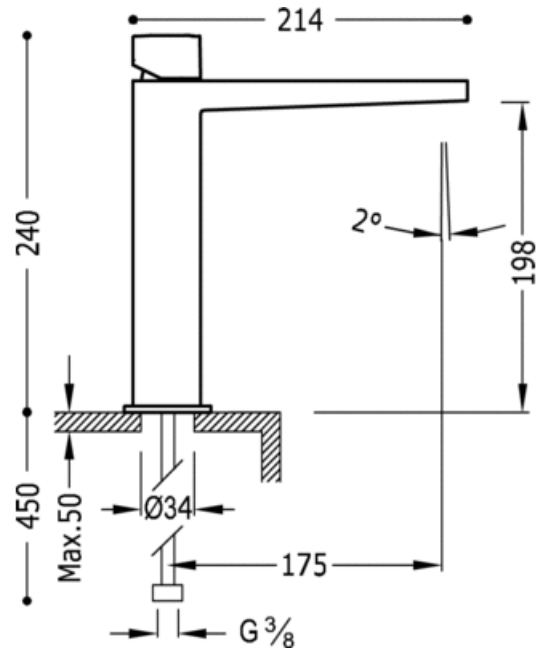

Single lever washbasin mixer; with base extension: chrome finish, lever

Washbasin
Mixer
Handle
Aerator
Surface

CRO 20210304