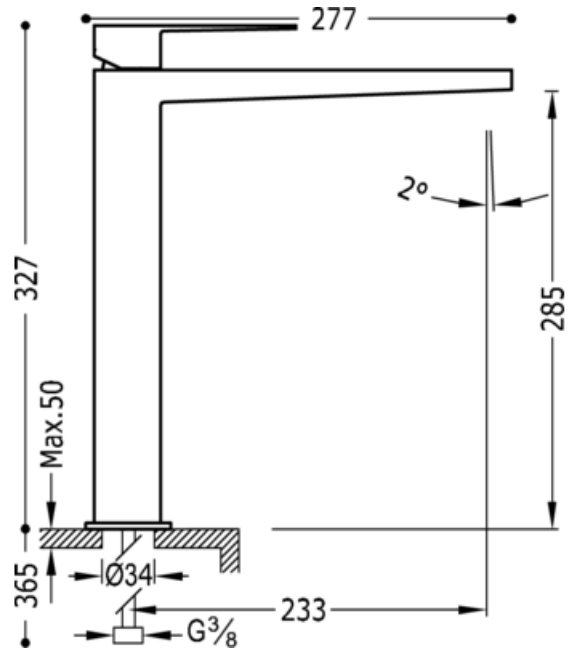

Single lever washbasin mixer; with base extension: chrome finish, lever

91.30.190

Cr

Washbasin  
Mixer  
Lever  
Aerator  
Surface

CRO 20210305