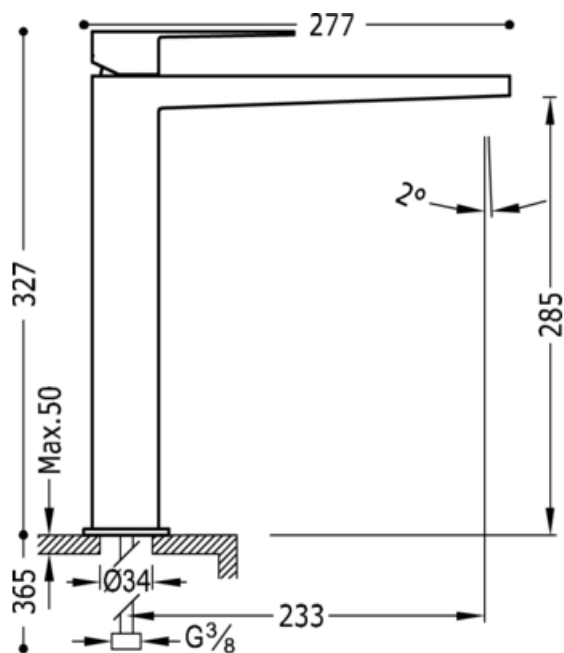

Single lever washbasin mixer; with base extension: white chrome finish, lever

Washbasin
Mixer
Lever
Aerator
Surface

NCR 20210305NED

BCR 20210305BLD