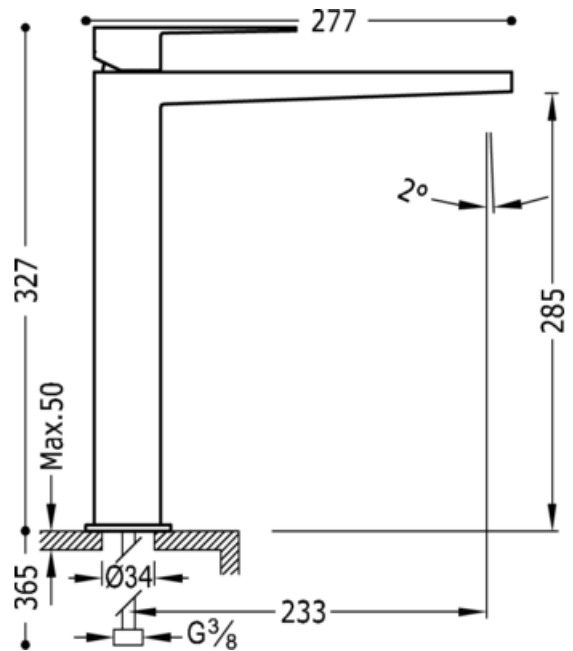

Single lever washbasin mixer; with base extension: black matt finish, lever

Washbasin
Mixer
Lever
Aerator
Surface

	ACE	20210305ACD
	NMT	20210305NMD
	BMT	20210305BMD