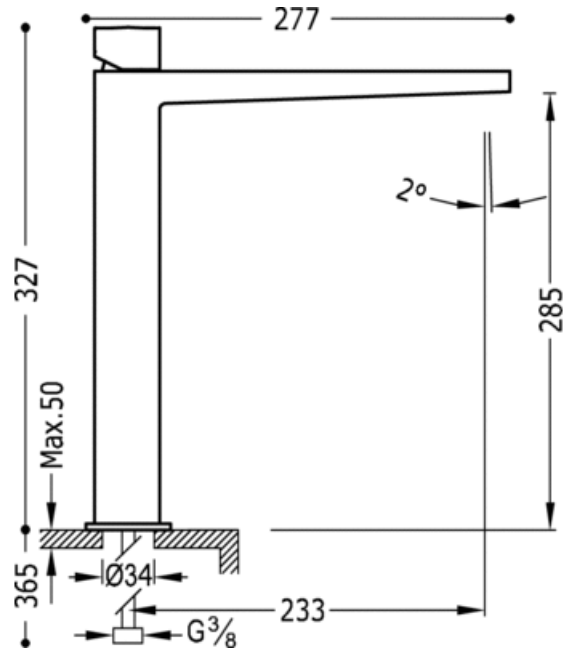

Single lever washbasin mixer; with base extension: chrome finish, handle

91.30.190

Cr

Washbasin
Mixer
Handle
Aerator
Surface

CRO 20210306