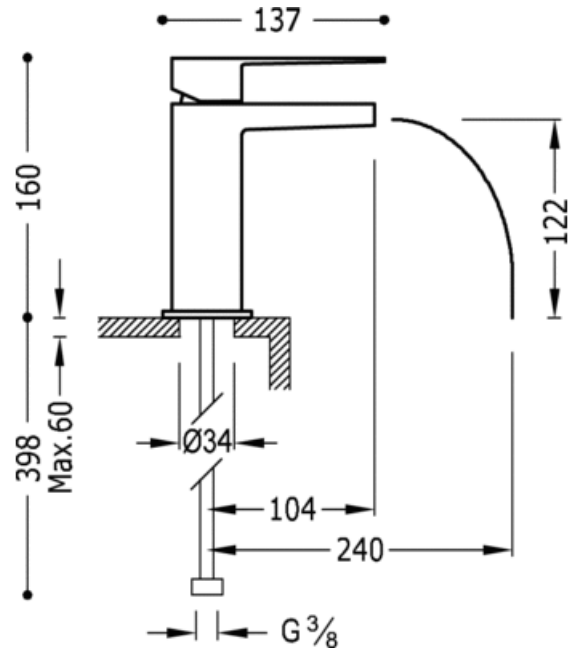

Single lever washbasin mixer; with open cascade spout. NOTE: Taps with a cascade spout come with 2 regulation valves and a filter (Nr: 91.34.525): chrome finish, lever

Washbasin
Mixer
Lever
Cascade
Surface