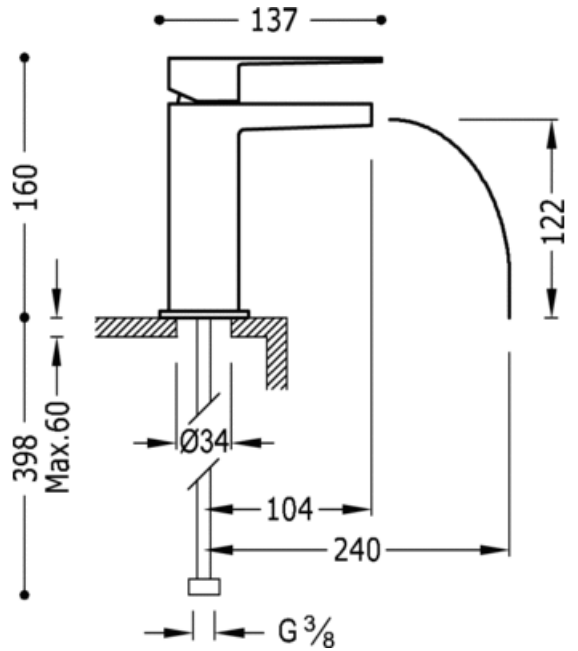

Single lever washbasin mixer; with open cascade spout. NOTE: Taps with a cascade spout come with 2 regulation valves and a filter (Nr: 91.34.525): white chrome finish, lever

Washbasin
Mixer
Lever
Cascade
Surface