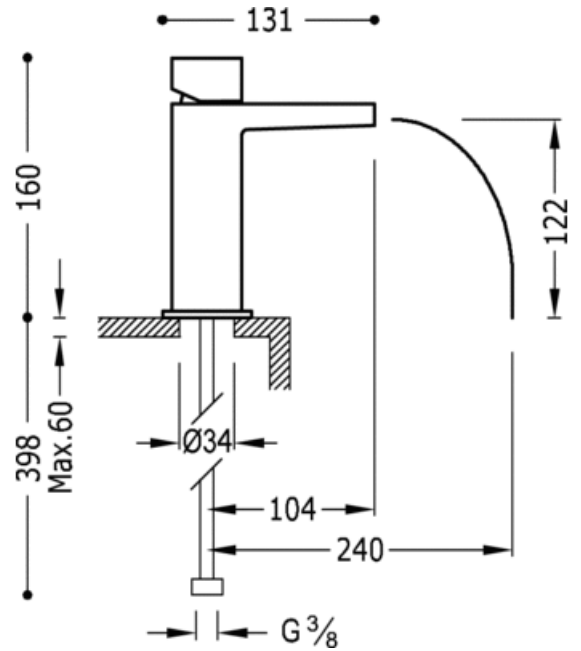

Single lever washbasin mixer; with open cascade spout. NOTE: Taps with a cascade spout come with 2 regulation valves and a filter (Nr: 91.34.525): chrome finish, handle

Washbasin
Mixer
Handle
Cascade
Surface