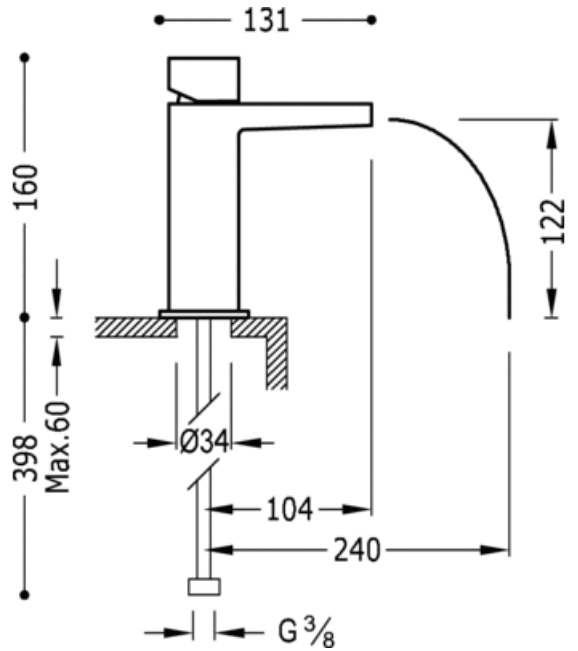

Single lever washbasin mixer; with open cascade spout. NOTE: Taps with a cascade spout come with 2 regulation valves and a filter (Nr: 91.34.525): white chrome finish, handle

91.30.190

Bl-Cr

Washbasin  
Mixer  
Handle  
Cascade  
Surface