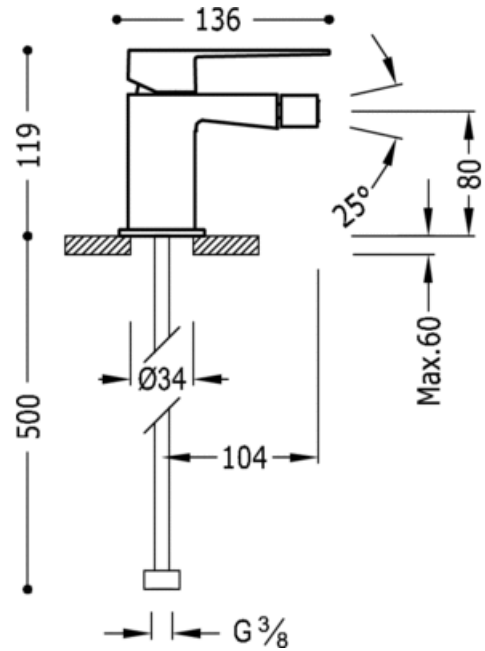

Single lever bidet mixer: white chrome finish, lever

Bidet  
Mixer  
Lever  
Aerator  
Surface

NCR 20212001NED

BCR 20212001BLD