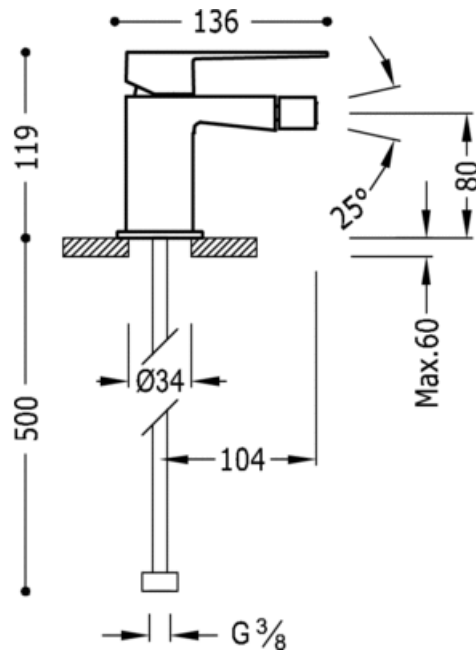

Single lever bidet mixer: black matt finish, lever

Bidet  
Mixer  
Lever  
Aerator  
Surface

ACE	20212001ACD
NMT	20212001NMD
BMT	20212001BMD