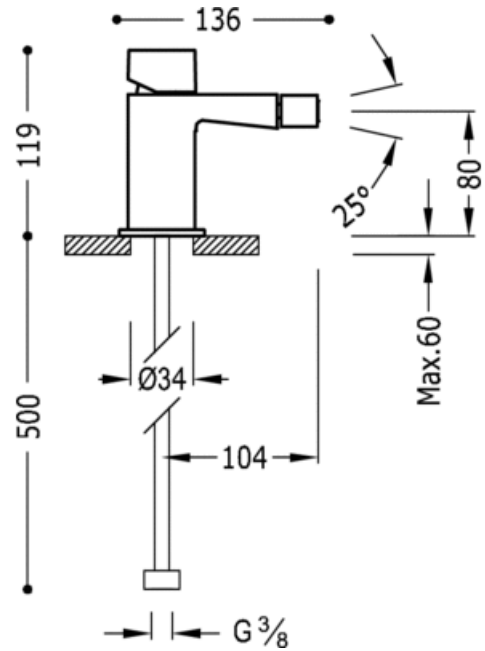

Single lever bidet mixer: chrome finish, handle

Bidet
Mixer
Handle
Aerator
Surface

	CRO	20212002
	CRO	20212002D