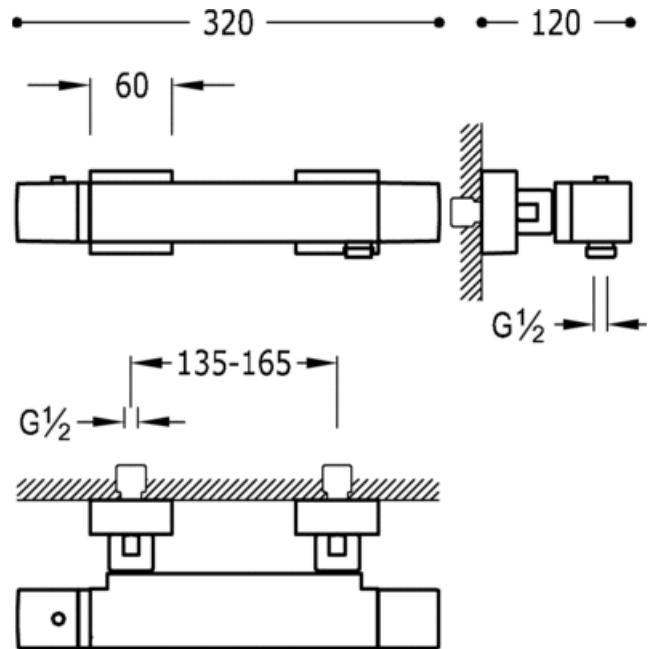

Wall thermostatic shower mixer; Anti-limescale hand shower (202.639.01) with directable support. Hand shower hose: chrome finish

Shower
Thermostatic
Handle
Surface

CRO 20216409