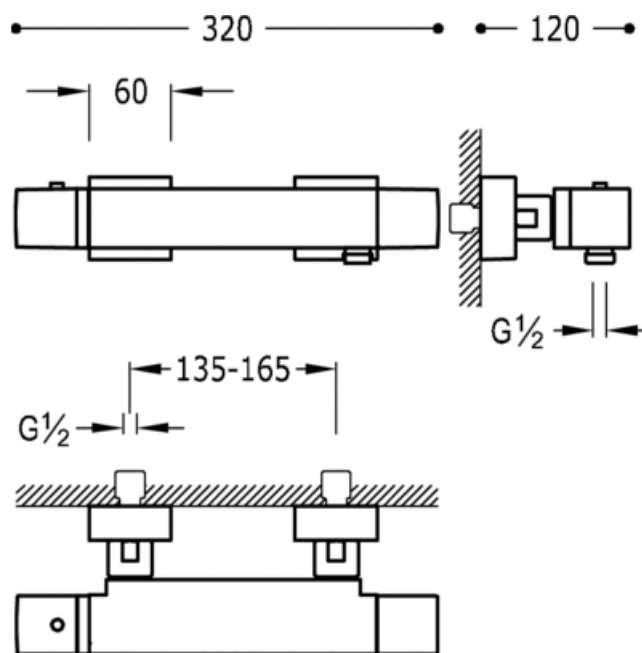

Wall thermostatic shower mixer; Anti-limescale hand shower with directable support.
Hand shower hose: white chrome finish

Shower
Mixer
Handle
Surface

NCR 20216409NE

BCR 20216409BL