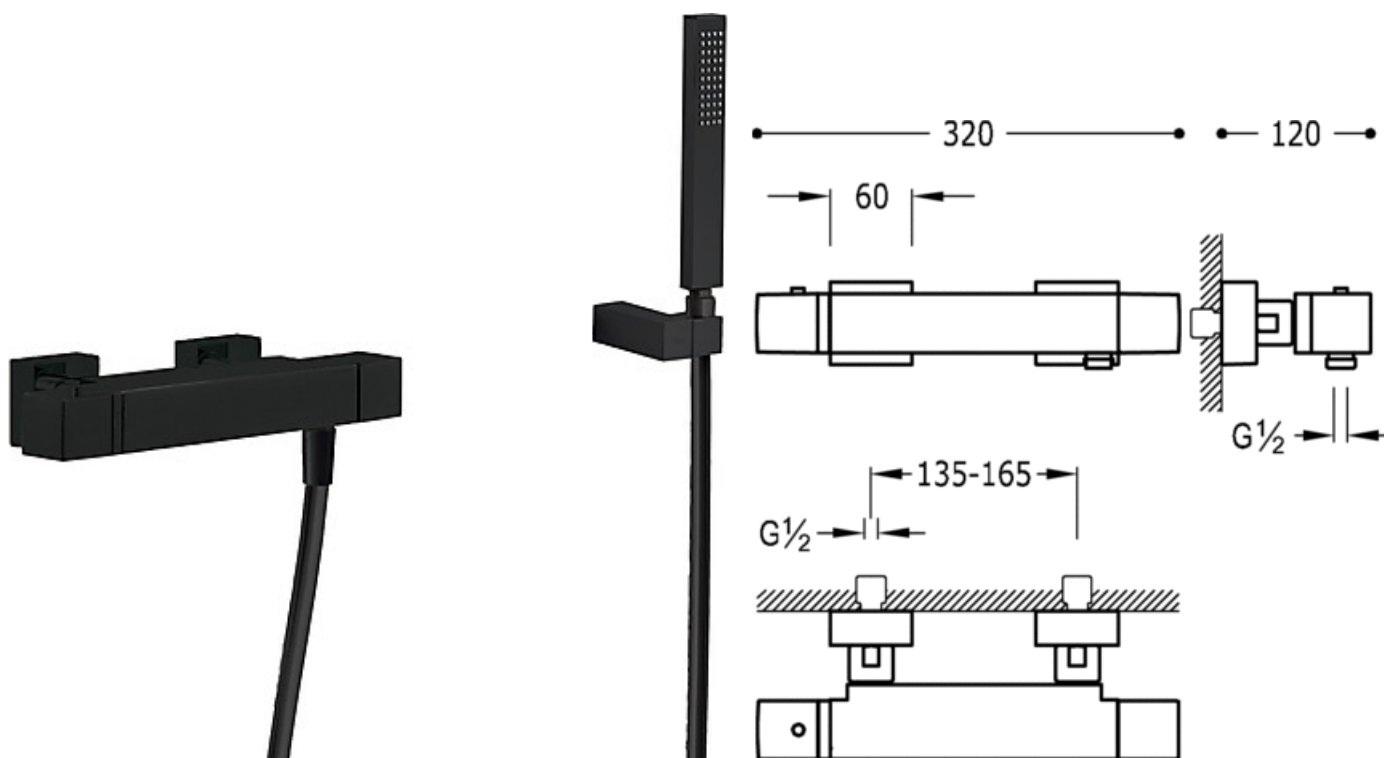

Wall thermostatic shower mixer; Anti-limescale hand shower with directable support.
Hand shower hose: black matt finish

Shower
Thermostatic
Handle
Surface

	ACE	20216409AC
	NMT	20216409NM
	BMT	20216409BM