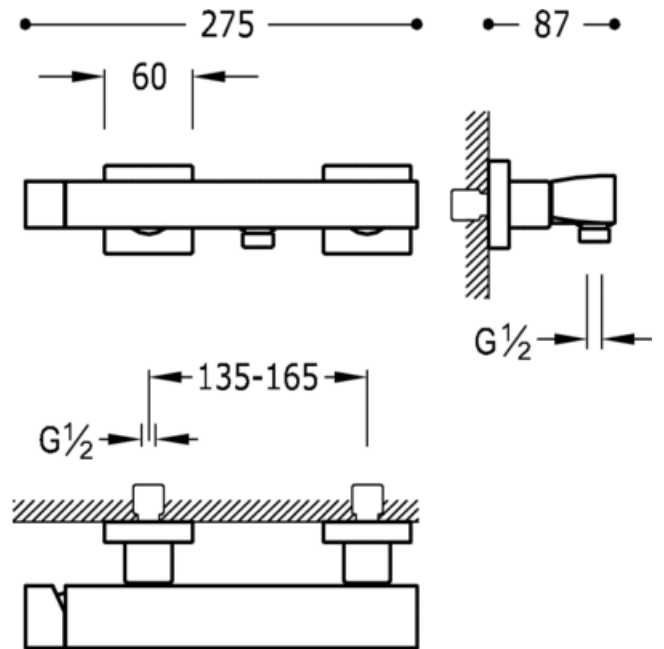

Single lever shower mixer; Anti-limescale hand shower (202.639.01) with directable support. Hand shower hose: chrome finish, handle

Shower
Mixer
Handle
Surface

CRO 20216701