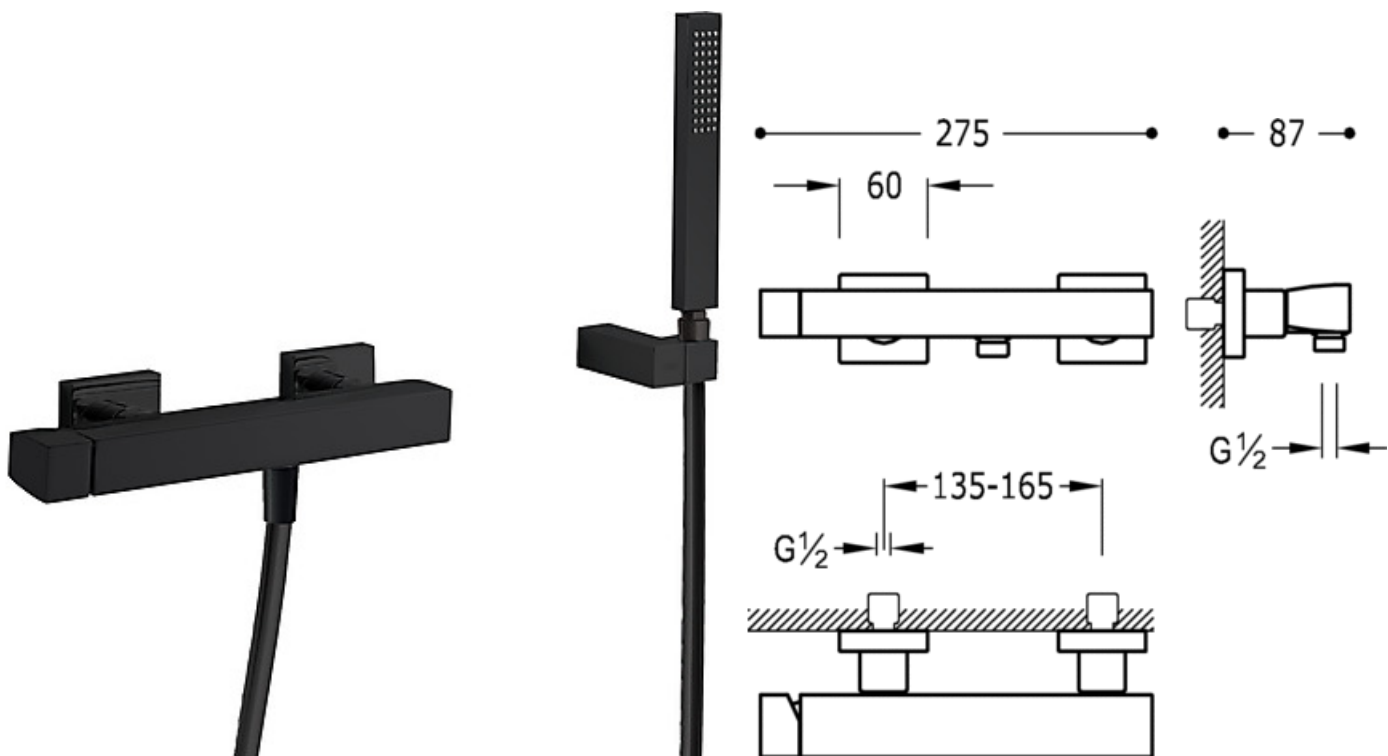

Single lever shower mixer; Anti-limescale hand shower with directable support.  
Hand shower hose: black matt finish

Shower  
Mixer  
Handle  
Surface

NMT	20216701NM
BMT	20216701BM
ACE	20217001AC