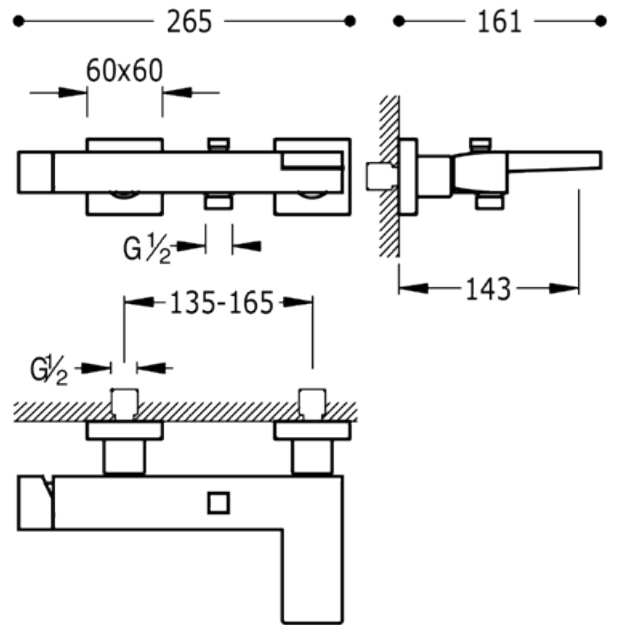

Single lever bath and shower mixer; Anti-limescale hand shower (202.639.01) with directable support. Hand shower hose: chrome finish

91.30.190

Cr

Bathtub / shower
Mixer
Handle
Surface

CRO 20217001