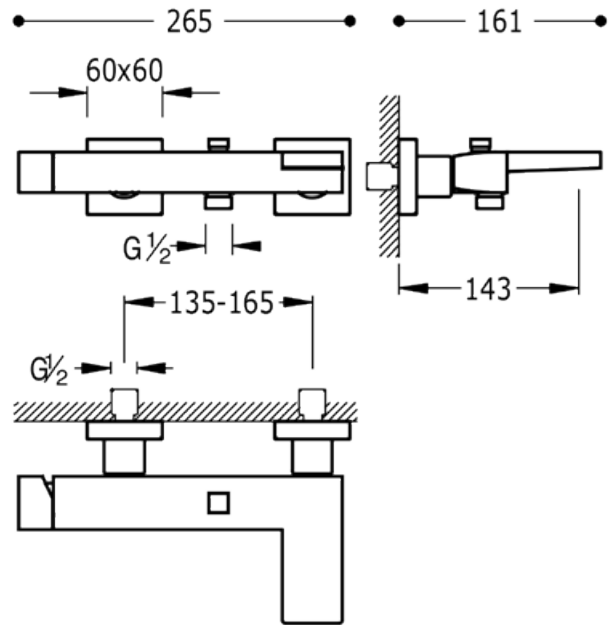

Single lever bath and shower mixer; Anti-limescale hand shower with directable support. Hand shower hose: white chrome finish

91.30.190

Bl-Cr

Bathtub / shower
Mixer
Handle
Cascade
Surface

NCR 20217001NE

BCR 20217001BL