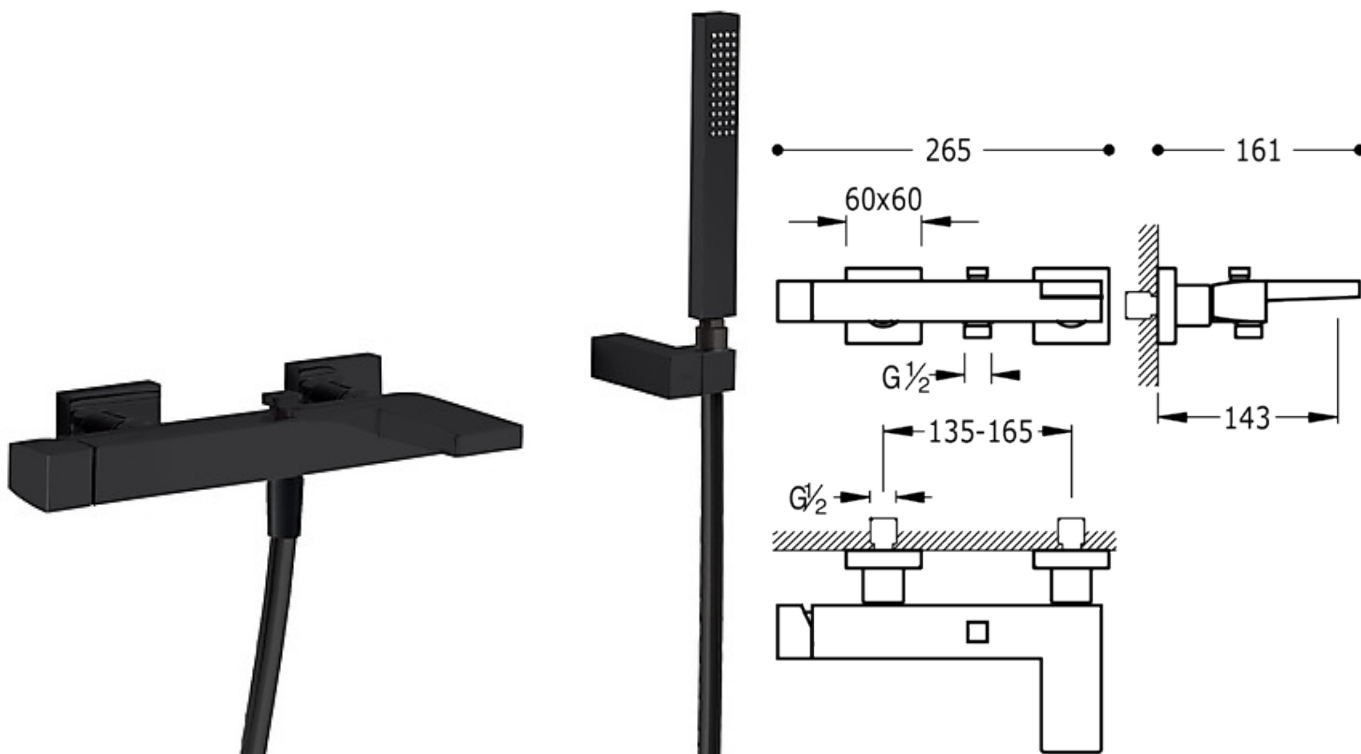

Single lever bath and shower mixer; Anti-limescale hand shower with directable support.

Hand shower hose: black matt finish

Bathtub / shower  
Mixer  
Handle  
Surface

NMT 20217001NM

BMT 20217001BM