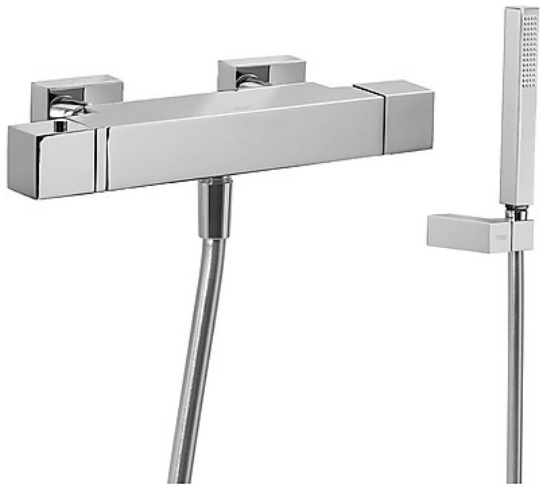

Wall thermostatic bath and shower mixer; with cascade. Anti-limescale hand shower (202.639.01) with directable support. Hand shower hose: chrome finish

Bathtub / shower
 Thermostatic
 Handle
 Cascade
 Surface