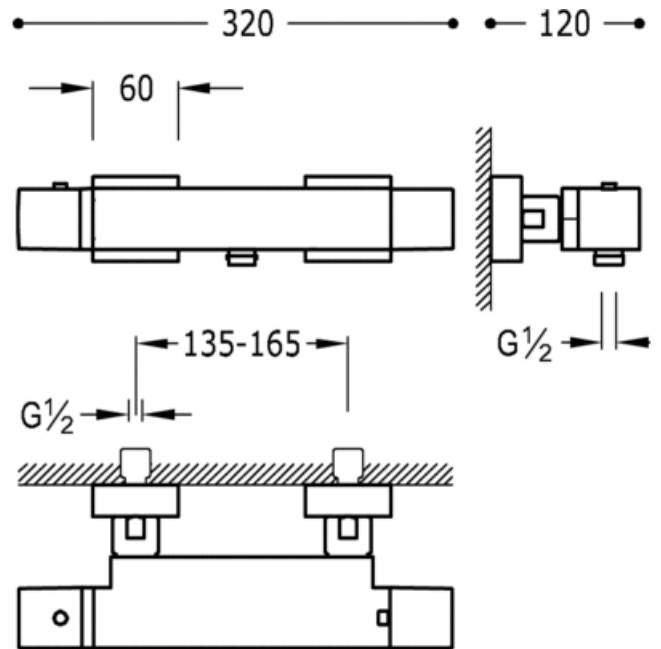

Wall thermostatic bath and shower mixer; with cascade. Anti-limescale hand shower (202.639.01) with directable support. Hand shower hose: chrome finish

Bathtub / shower
 Thermostatic
 Handle
 Cascade
 Surface