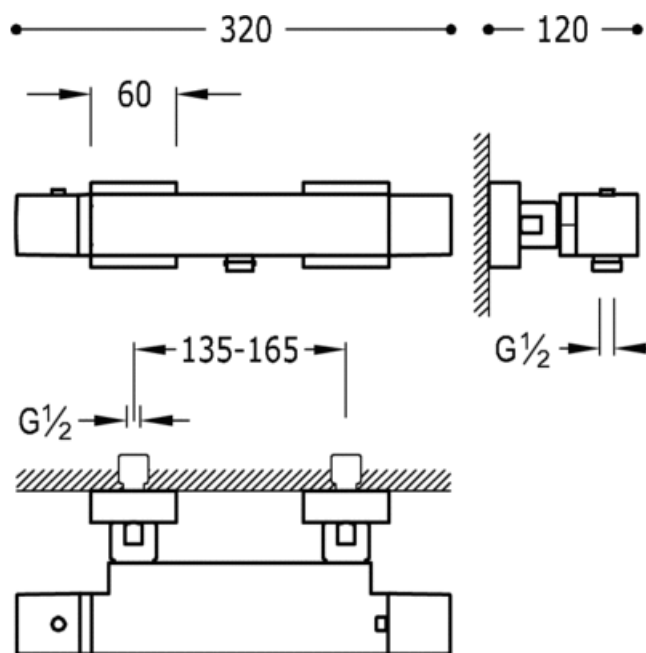

Wall thermostatic bath and shower mixer; with cascade. Anti-limescale hand shower with directable support. Hand shower hose: white chrome finish

Bathtub / shower
Thermostatic
Handle
Surface

NCR 20217409NE