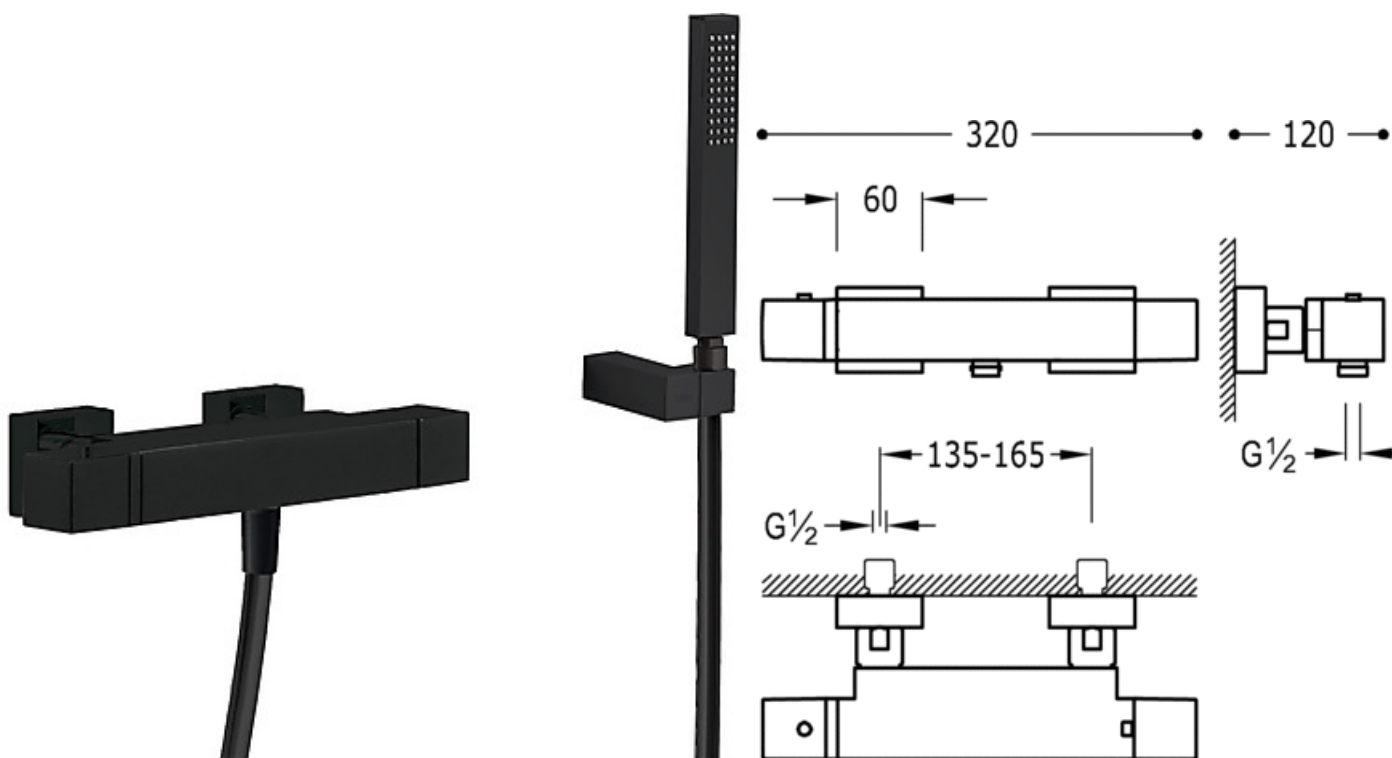

Wall thermostatic bath and shower mixer; with cascade. Anti-limescale hand shower with directable support. Hand shower hose: black matt finish

Bathtub / shower
Thermostatic
Handle
Surface

	ACE	20217409AC
	NMT	20217409NM
	BMT	20217409BM