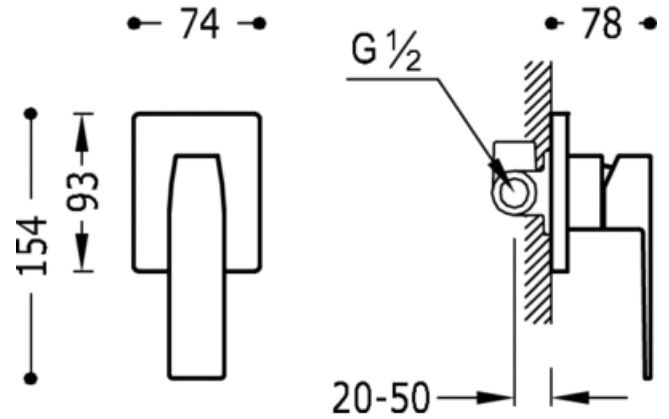

Built-in mixer taps (1 way); Built-in body included: chrome finish, lever

Shower  
Mixer  
Lever  
Built-in

CRO 20217701