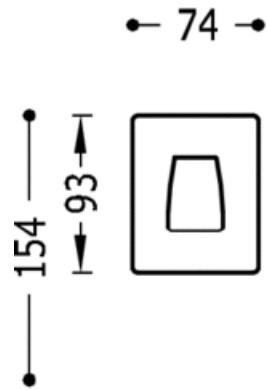

Built-in mixer taps (1 way); Built-in body included: chrome finish, handle

91.30.190

Cr

Shower
Mixer
Handle
Built-in

CRO 20217702