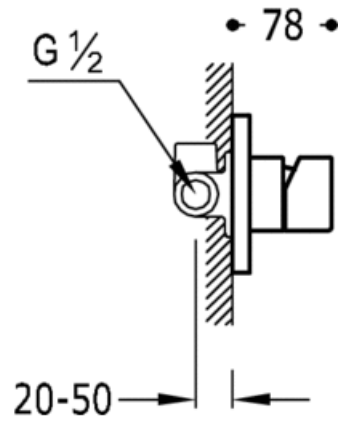

Built-in mixer taps (1 way); Built-in body included: chrome finish, handle

91.30.190

Cr

Shower
Mixer
Handle
Built-in

CRO 20217702