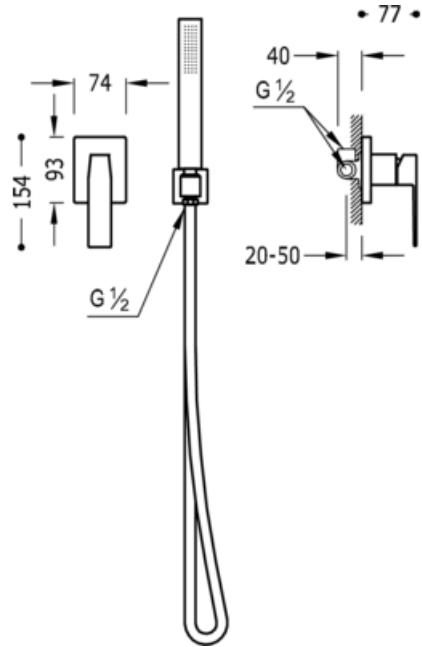

Concealed shower set; with water shut off and flow control.· Built-in body included· Elbow wall (006.182.01).· Antilime hand shower (202.639.01).· Hand shower hose: chrome finish, lever

91.30.190

Cr

Shower  
Mixer  
Lever  
Built-in