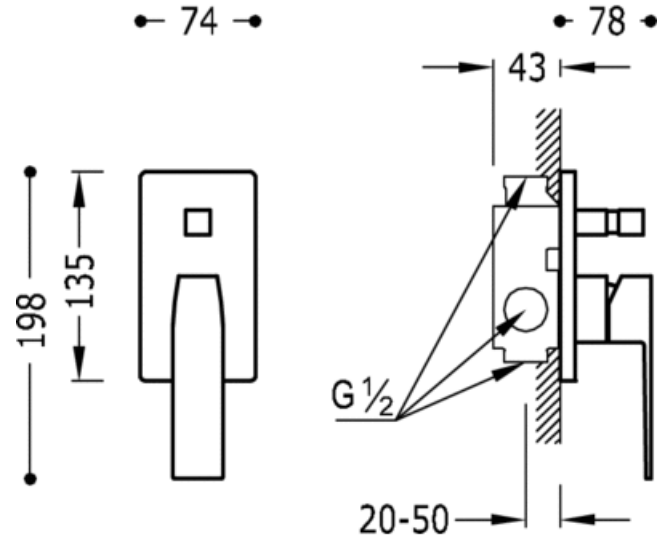

Built-in mixer taps (2 way); Built-in body included: chrome finish, lever

Bathtub / shower  
Mixer  
Lever  
Built-in

CRO 20218001