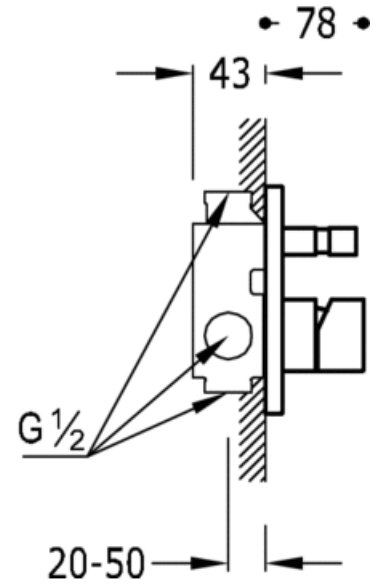

Built-in mixer taps (2 way); Built-in body included: chrome finish, handle

Bathtub / shower
Mixer
Handle
Built-in

CRO 20218002