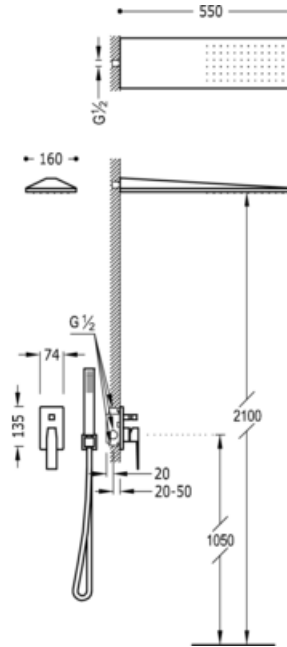

Concealed shower set; with water shut off and flow control.· Built-in body included·
 Stainless steel wall shower 160x550 mm. (299.903.03)· Elbow wall (006.182.01)·
 Antilime hand shower (202.639.01)· Hand shower hose: chrome finish, lever

91.30.190

Cr

Shower
 Mixer
 Lever
 Built-in

CRO 20218003