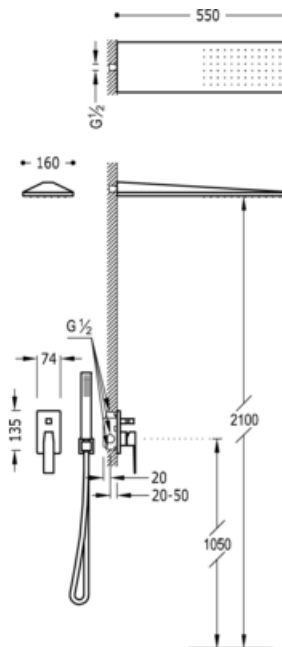

Concealed shower set; with water shut off and flow control.· Built-in body included·
 Stainless steel wall shower 160x550 mm.· Elbow wall.· Antilime hand shower.·
 Hand shower hose: black matt finish, lever

Shower
 Mixer
 Lever
 Built-in

	ACE	20216701AC
	ACE	20218003AC
	NMT	20218003NM
	BMT	20218003BM