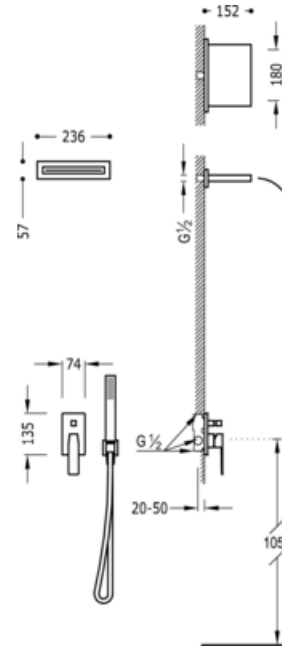

Concealed shower set; with water shut off and flow control.· Built-in body included·
 Stainless steel shower with cascade 152x200 mm.· Elbow wall (006.182.01).·
 Antilime hand shower (202.639.01).· Hand shower hose: chrome finish, lever

91.30.190

Shower
 Mixer
 Lever
 Built-in

CRO 20218005