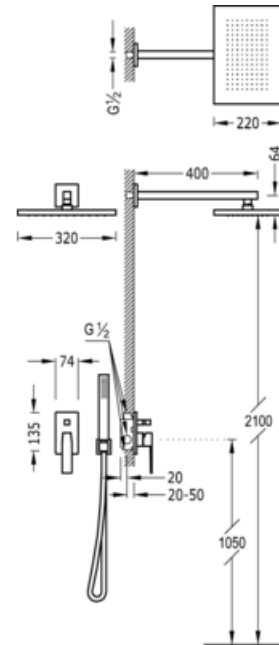

Concealed shower set; with water shut off and flow control.· Built-in body included· Fixed shower head 320x220 mm. with ball joint. Brass· Elbow wall· Antilime hand shower.· Hand shower hose: white chrome finish

91.30.190

Bl-Cr

Shower  
Mixer  
Lever  
Built-in

NCR 20218006NE

BCR 20218006BL