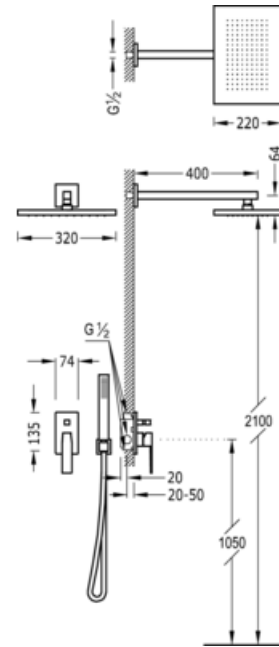

Concealed shower set; with water shut off and flow control.· Built-in body included· Fixed shower head 320x220 mm. with ball joint. Brass.· Elbow wall.· Antilime hand shower.· Hand shower hose: black matt finish, lever

Shower
Mixer
Lever
Built-in

ACE	20218006AC
NMT	20218006NM
BMT	20218006BM