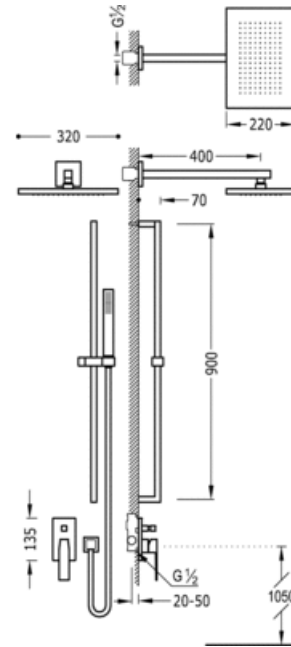

Concealed shower set; with water shut off and flow control.· Built-in body included· Fixed shower head 320x220 mm. with ball joint. Brass (299.632.02).· Sliding bar long. 900 mm. (1.34.520).· Elbow wall (006.182.01).· Antilime hand shower (202.639.01).· Hand shower hose: chrome finish, lever

91.30.190

Cr

Shower  
Mixer  
Lever  
Built-in

CRO 20218007