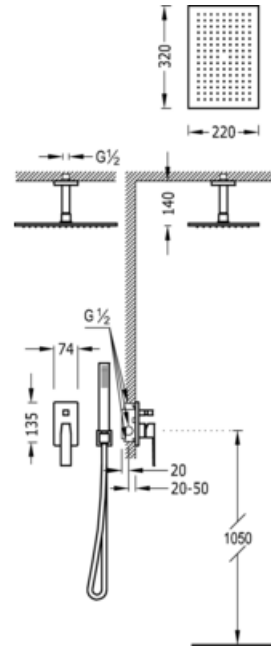

Concealed shower set; with water shut off and flow control.· Built-in body included.· Fixed shower head 320x220 mm. with ball joint. Brass (299.632.02).· Elbow wall (006.182.01).· Antilime hand shower (202.639.01).· Hand shower hose: chrome finish, lever

91.30.190

Cr

Shower
Mixer
Lever
Built-in

CRO 20218080