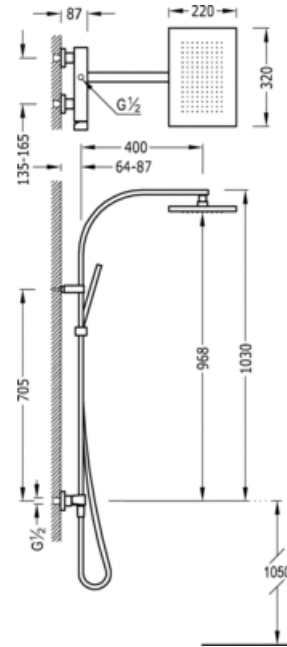

Concealed shower set; · Fixed shower head 320x220 mm. with ball joint. (299.632.02).
Antilime hand shower (202.639.01). · Hand shower hose: chrome finish

Shower
Mixer
Handle
Surface

CRO 20219101