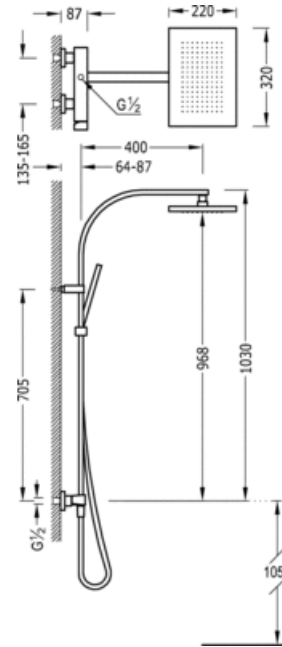

Concealed shower set; · Fixed shower head 320x220 mm. with ball joint. · Antilime hand shower. · Hand shower hose: black matt finish

Shower  
Mixer  
Handle  
Surface

ACE 20219101AC

NMT 20219101NM

BMT 20219101BM